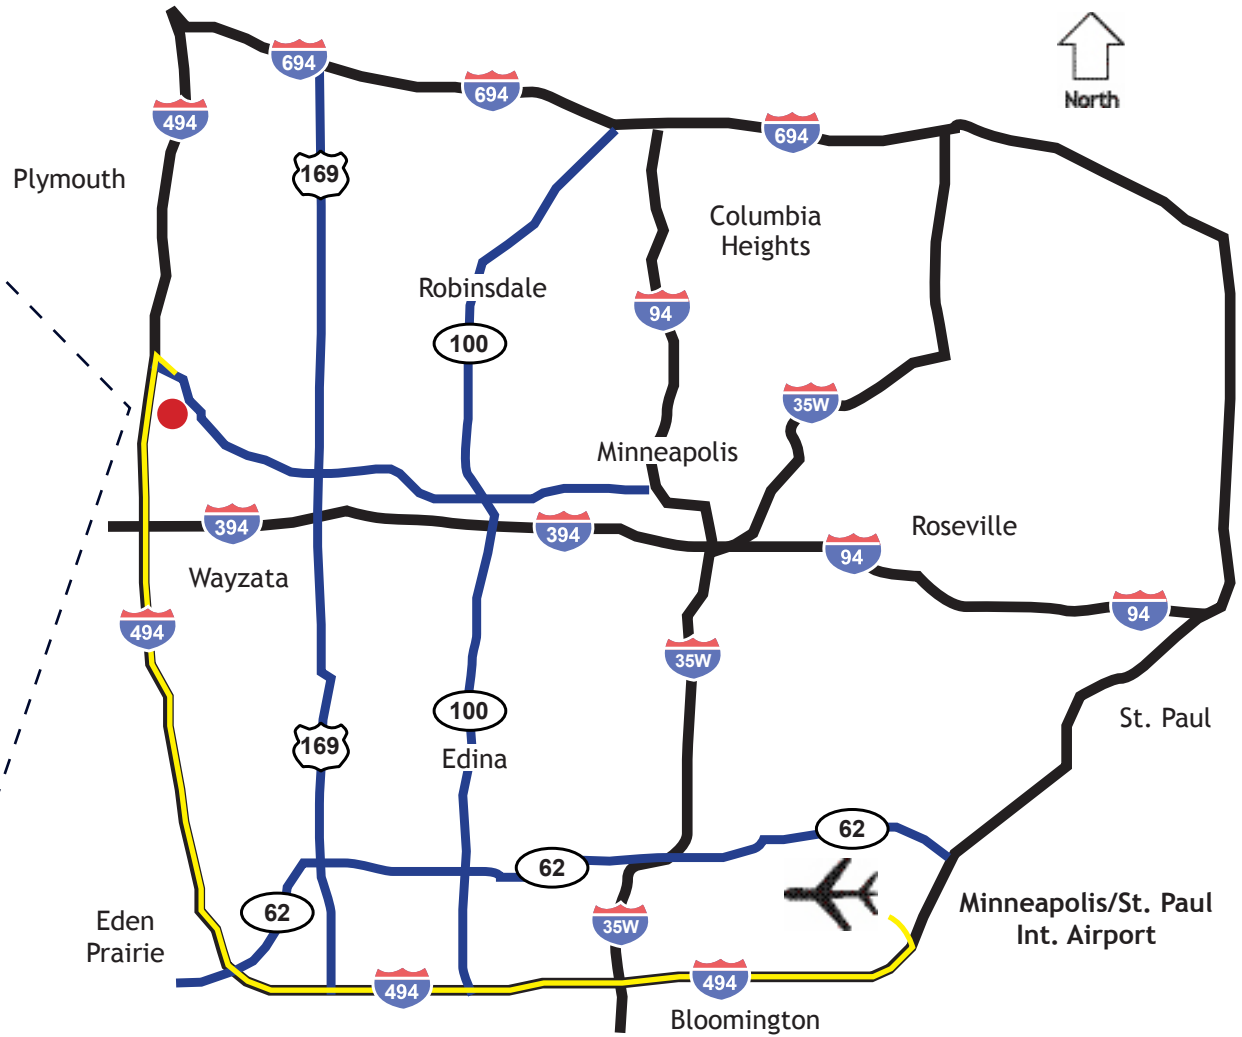

2300 Berkshire Lane North
 Minneapolis, MN 55418
 Phone: 763.201.2000

Directions to OATI from the Minneapolis/St. Paul Airport:

1. Head west on Hwy 494.
2. Take exit #22 (Hwy 55) and turn right.
3. Turn right at the first stop light on to Xenium Ln N.
4. Turn right on to 24th Ave. N.
5. Head 1.5 blocks and turn left into the OATI parking lot.
 Five flags are located at the entrance.

Local Hotels:

Radisson	(763) 559-6011	Hampton Inn	(952) 541-1094
Best Western	(763) 553-1600	Hilton Garden Inn	(763) 509-9500
Comfort Inn	(763) 559-1222	Marriott Residence Inn	(763) 577-1600