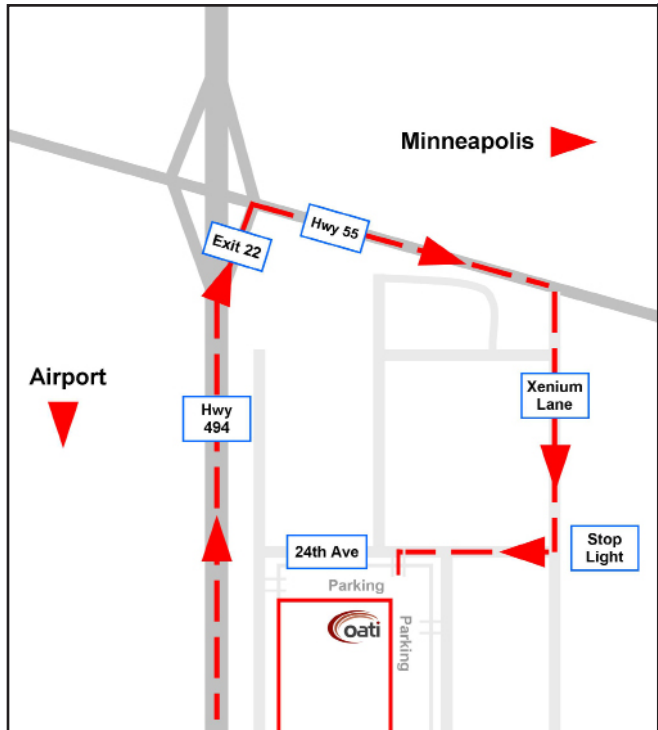

2300 Berkshire Lane North
 Minneapolis, MN 55418
 Phone: 763.201.2000

Directions to OATI from the Minneapolis/St. Paul Airport:

1. Head west on Hwy 494.
2. Take exit #22 (Hwy 55) and turn right.
3. Turn right at the first stop light on to Xenium Ln N.
4. Turn right on to 24th Ave. N.
5. Head 1.5 blocks and turn left into the OATI parking lot.
 Five flags are located at the entrance.