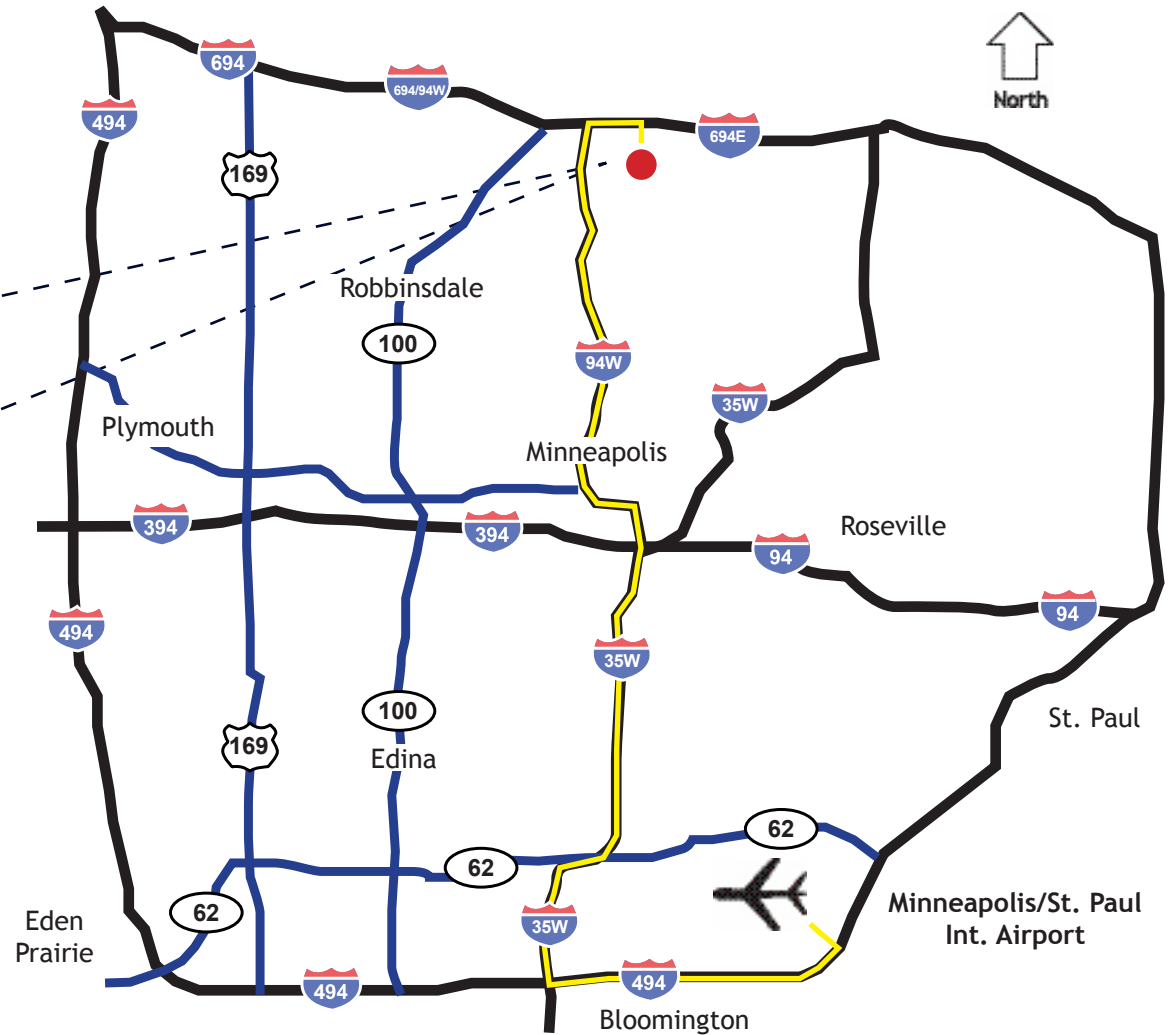

3660 Technology Drive NE
Minneapolis, MN 55418
Phone: 763.201.2000

Directions to OATI from the Minneapolis/St. Paul Airport:

1. West on Hwy 5 and continue on to 494 W.
2. Take 494 W four miles to the 35 W exit.
3. North eight miles on 35 W.
4. Exit on left at 16A toward Downtown/I-94 W.
5. Take ramp to I-94 W and continue eight miles.
6. Take exit for 694 East.
7. Take first exit for East River Road.
8. Take a left onto East River Road/County Road 1 for three miles.
9. Take a right onto 37th Ave NE.
10. Continue past Technology Dr. NE.
11. OATI will be on the left.

Local Hotels Information:

- | | |
|---|----------------|
| Embassy Suites - Brooklyn Center | (763) 560-2700 |
| http://embassysuites.hilton.com/en/es/reservations/index.jhtml?hotel=MSPBRES&corporateCode=0001366830 | |
| Crowne Plaza - Brooklyn Center | (763) 566-8000 |
| http://www.minneapoliscrowneplaza.com | |
| Country Inn and Suites | (763) 561-0900 |
| http://www.countryinns.com/brooklyn-center-hotel-mn-55430/mnbrook | |
| Comfort Inn | (763) 560-7464 |
| http://www.comfortinn.com/hotel-brooklyn_center-minnesota-MN423?promo=gglocal | |