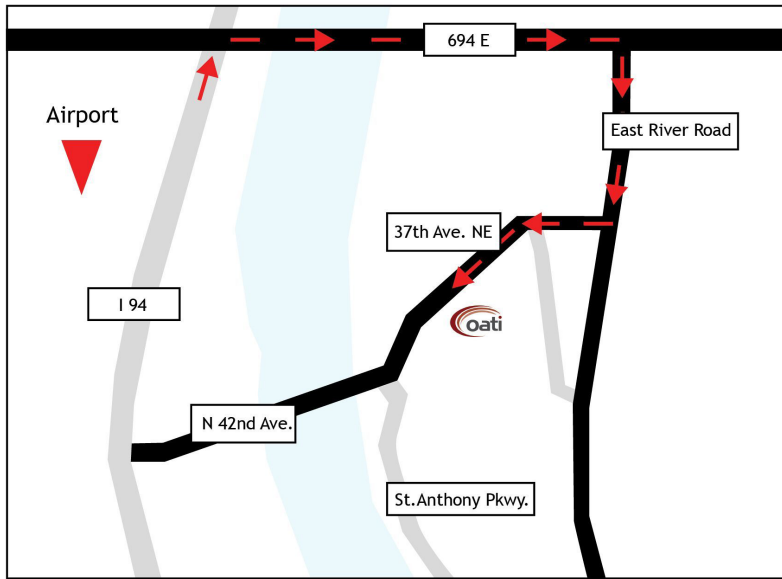

3660 Technology Drive NE
Minneapolis, MN 55418
Phone: 763.201.2000

Directions to OATI from the Minneapolis/St. Paul Airport:

1. West on Hwy 5 and continue on to 494 W.
2. Take 494 W four miles to the 35 W exit.
3. North eight miles on 35 W.
4. Exit on left at 16A toward Downtown/I-94 W.
5. Take ramp to I-94 W and continue eight miles.
6. Take exit for 694 East.
7. Take first exit for East River Road.
8. Take a left onto East River Road/County Road 1 for three miles.
9. Take a right onto 37th Ave NE.
10. Continue past Technology Dr. NE.
11. OATI will be on the left.